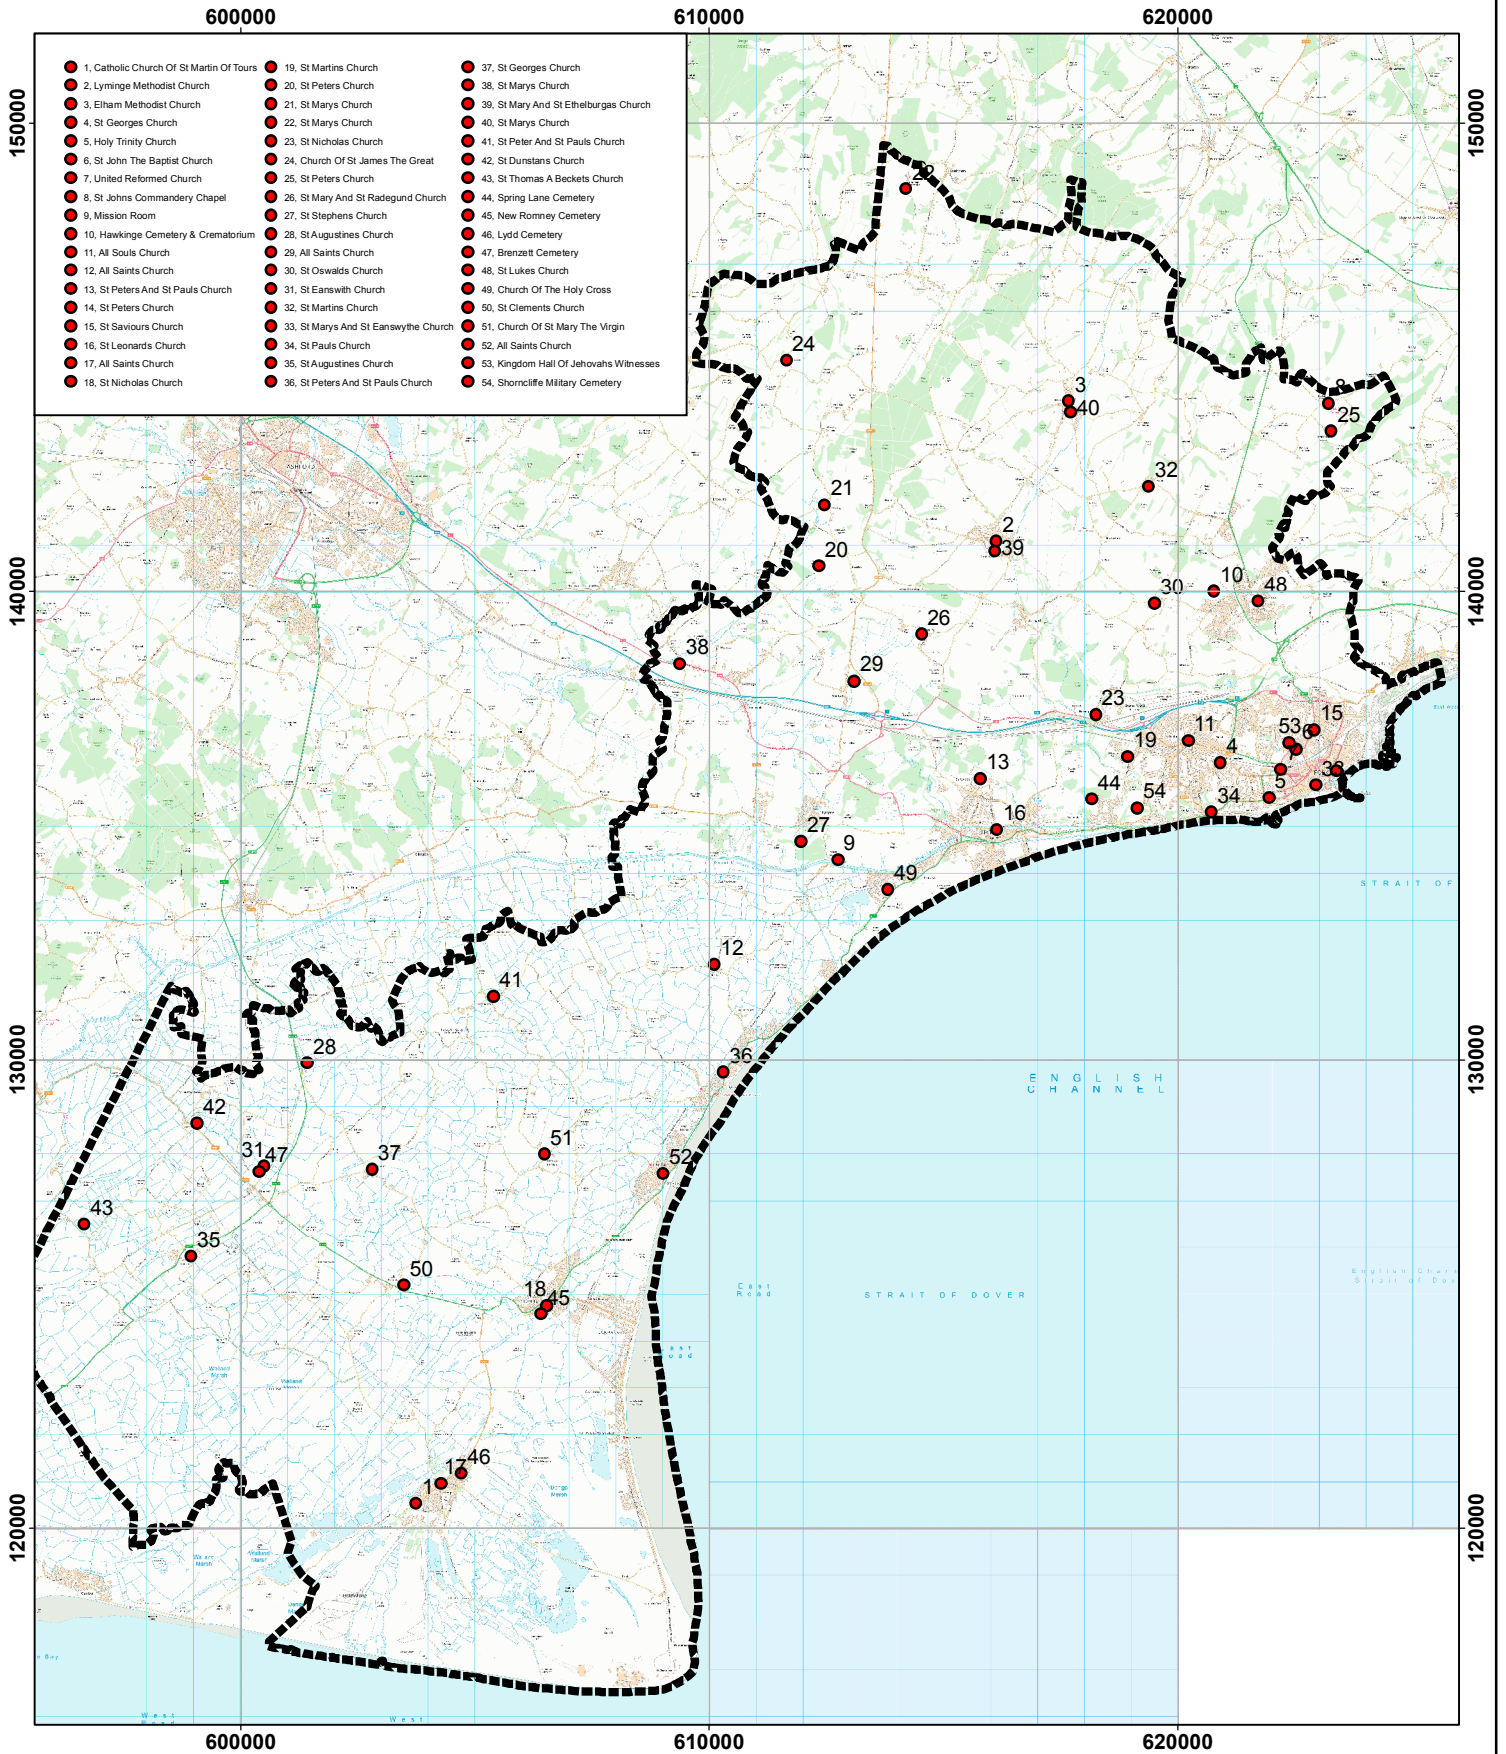

Public Space Protection Order Boundary - Churchyards & Cemeteries

Drawn date:
21 Sep 2018

Drawn by:
Brian Harper

Drawing ref:
FHDC/DP/ALK

Contains Ordnance Survey data
© Crown copyright and database right
Folkestone & Hythe Council 100019677 - 2018

Drawn at 1:161,524 on A4